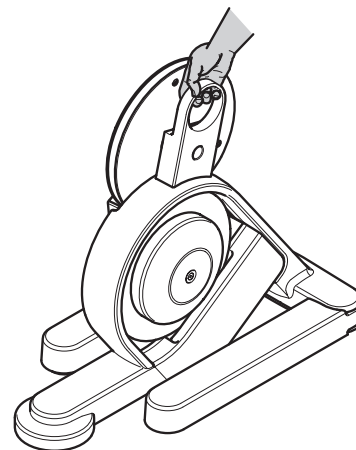

MY QUICK GUIDE

18 kg
40 lb

max.
130 kg
286 lb

5 kg
1.4 kgm²

11v 12 - 23T
Shimano/Sram/
Campagnolo

700c RD /
650b MTB /
29" MTB

max.
2100 w

Bluetooth
4.0

Ant+

Model A

Model B

1

2

3

Model A

A = 130 mm ↓

A = 135 mm ↑

4

Model B

B = 142 mm ↑

4

5

Download
MYCYCLING APP

The Wellness Company