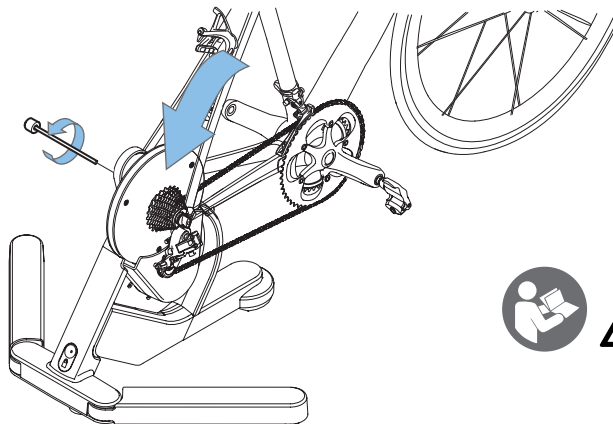

MY QUICK GUIDE

18 kg
40 lb

max.
130 kg
286 lb

5 kg
1.4 kgm²

11v 12 - 23T
Shimano/Sram/
Campagnolo

700c RD /
650b MTB /
29" MTB

max.
2100 w

Bluetooth
4.0

A = 135 mm ↑

4

Model B

B = 142 mm ↑

4

5

Download
MYCYCLING APP

The Wellness Company