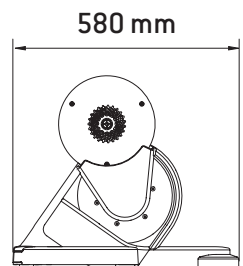

MY QUICK GUIDE

18 kg
40 lb

max.
130 kg
286 lb

5 kg
1.4 kgm²

11v 12 - 23T
Shimano/Sram/
Campagnolo

700c RD /
650b MTB /
29" MTB

max.
2100 w

Bluetooth
4.0

Ant+

Model A

Model B

1

2

3

Model A

A = 130 mm ↓

A = 135 mm ↑

4

Model B

B = 142 mm ↑

4

5

Download
MYCYCLING APP

The Wellness Company