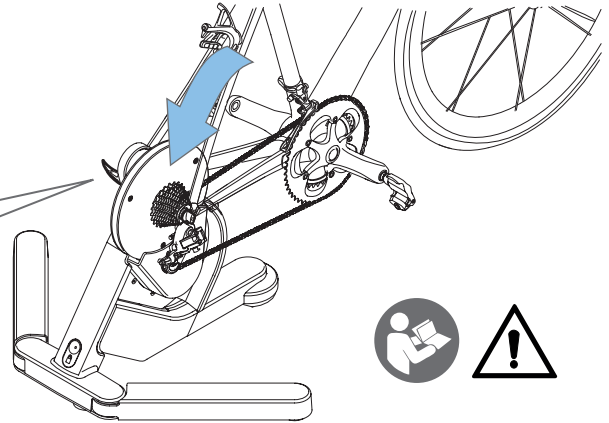

MY QUICK GUIDE

18 kg
40 lb

max.
130 kg
286 lb

5 kg
1.4 kgm²

11v 12 - 23T
Shimano/Sram/
Campagnolo

700c RD /
650b MTB /
29" MTB

max.
2100 w

Bluetooth
4.0

Ant+

Model A

Model B

1

2

3

Model A

A = 130 mm ↓

A = 135 mm ↑

4

Model B

B = 142 mm ↑

4

5

Download
MYCYCLING APP

The Wellness Company