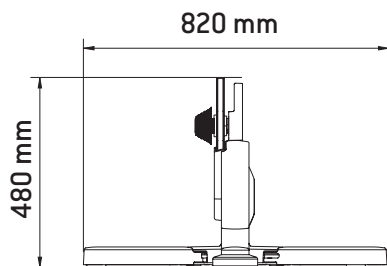

MY QUICK GUIDE

18 kg
40 lb

max.
130 kg
286 lb

5 kg
1.4 kgm²

11v 12 - 23T
Shimano/Sram/
Campagnolo

700c RD /
650b MTB /
29" MTB

max.
2100 w

Bluetooth
4.0

Ant+

Model A

Model B

1

2

3

Model A

A = 130 mm ↓

A = 135 mm ↑

4

Model B

B = 142 mm ↑

4

5

Download
MYCYCLING APP

The Wellness Company