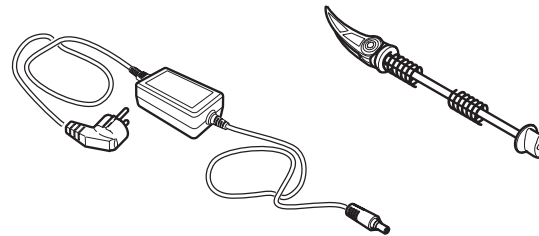

MY QUICK GUIDE

18 kg
40 lb

max.
130 kg
286 lb

5 kg
1.4 kgm²

11v 12 - 23T
Shimano/Sram/
Campagnolo

700c RD /
650b MTB /
29" MTB

max.
2100 w

Bluetooth
4.0

Ant+

Model A

Model B

1

2

3

Model A

A = 130 mm ↓

A = 135 mm ↑

4

Model B

B = 142 mm ↑

4

5

Download
MYCYCLING APP

The Wellness Company