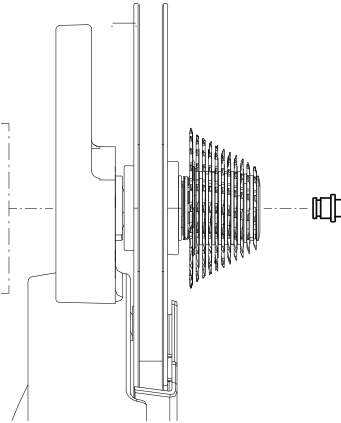

Ant+

Model A

Model B

1

2

3

Model A

A = 130 mm ↓

A = 135 mm ↑

4

Model B

B = 142 mm ↑

4

5

Download
MYCYCLING APP

The Wellness Company