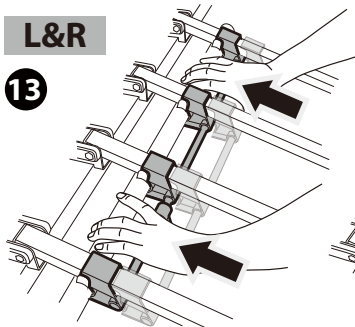

# PART LIST

x1

x1

x1

x2

x1

x4

x1

x1

x2

x1

1

12

L&R

13

L&R

14 x4

15

16

17

\* This plate is not included.

**Denmark only** 504x120mm

\* This tool is not included.

**MAX  
60KG**