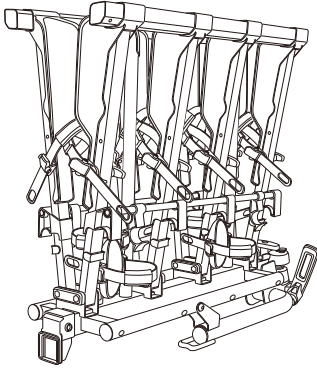

# BUZZ RACK

Max 		
40 kg	<b>19.8 kg</b>	20.2 kg
50 kg		30.2 kg
60 kg		40.2 kg
70 kg		50.2 kg
>80 kg		MAX 60 kg

## EAZZY 4

# PART LIST

x1

x1

x1

x2

x1

x4

x1

14 x4

15

16

17

\* This plate is not included.

**Denmark only** 504x120mm

\* This tool is not included.

**MAX  
60KG**