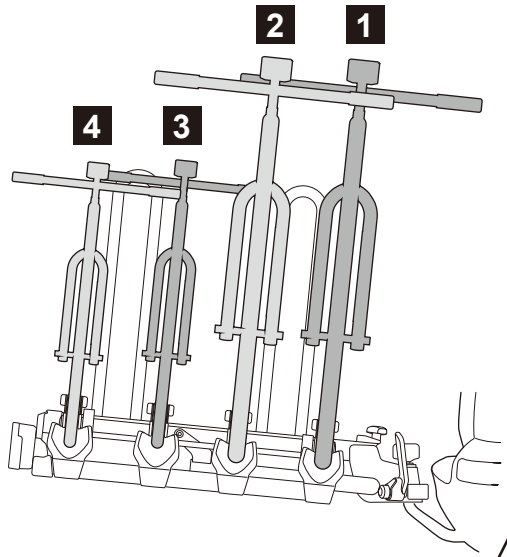

# PART LIST

x1

x1

x1

x2

x1

x4

x1

14 x4

15

16

17

\* This plate is not included.

**Denmark only** 504x120mm

\* This tool is not included.

**MAX  
60KG**

$$1 + 2 + 3 + 4 = \text{MAX } 60 \text{ kg}$$

$$1 \leq 20 \text{ kg}$$

$$2 \leq 20 \text{ kg}$$

$$3 + 4 \leq 20 \text{ kg}$$

1

2

3

3