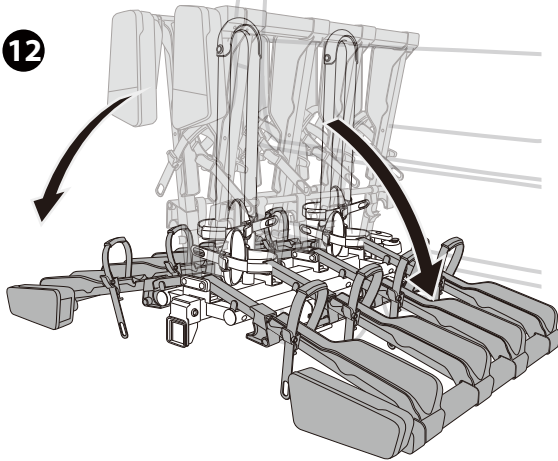

# PART LIST

x1

x1

x1

x2

x1

x4

x1

x1

x2

x1

1

12

L&R

13

L&R

14 x4

15

16

17

\* This plate is not included.

**Denmark only** 504x120mm

\* This tool is not included.

**MAX  
60KG**