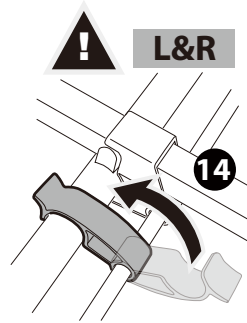

# PART LIST

x1

x1

x1

x2

x1

x4

x1

14 x4

15

16

17

\* This plate is not included.

**Denmark only** 504x120mm

\* This tool is not included.

**MAX  
60KG**