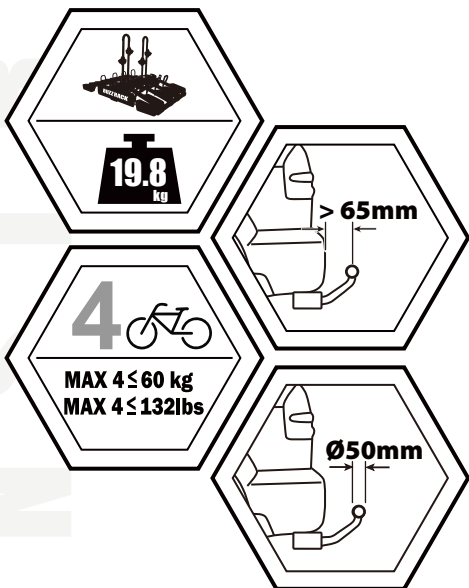

# BUZZ RACK

Max 		
40 kg	<b>19.8 kg</b>	20.2 kg
50 kg		30.2 kg
60 kg		40.2 kg
70 kg		50.2 kg
>80 kg		MAX 60 kg

# PART LIST

x1

x1

x1

x2

x1

x4

x1

14 x4

15

16

17

\* This plate is not included.

**Denmark only** 504x120mm

\* This tool is not included.

**MAX  
60KG**

$$1 + 2 + 3 + 4 = \text{MAX } 60 \text{ kg}$$

$$1 \leq 20 \text{ kg}$$

$$2 \leq 20 \text{ kg}$$

$$3 + 4 \leq 20 \text{ kg}$$

1

2

3

3