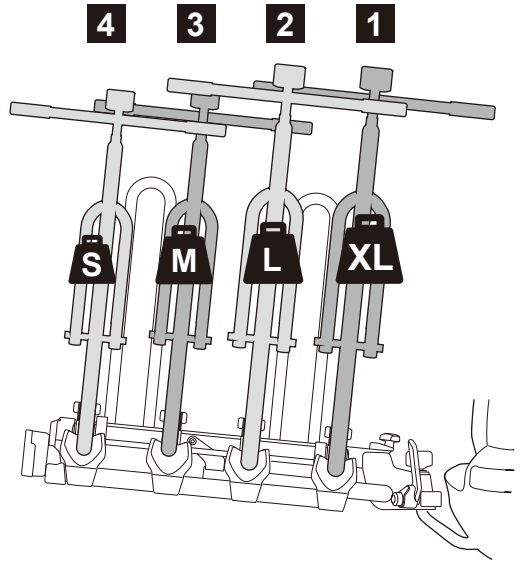

**MAX
60KG**

$$1 + 2 + 3 + 4 = \text{MAX } 60 \text{ kg}$$