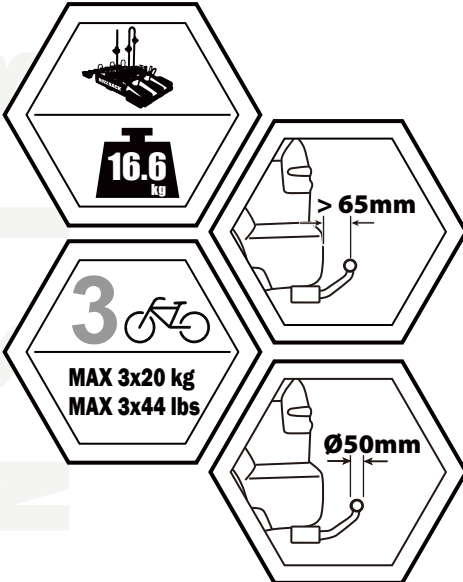

BUZZ RACK

<p>Max</p> <p>kg</p>	
40 kg	23.4 kg
50 kg	33.4 kg
60 kg	44.4 kg
70 kg	54.4 kg
>80 kg	MAX 60 kg

EAZZY 3

PART LIST

x1

x1

x1

x2

x1

x4

x1

x1

x2

x1

1

* This plate is not included.

Denmark only 504x120mm

* This tool is not included.

**MAX
60KG**

**3 x 20kg = MAX
60 kg**

12

13

L&R 1

3