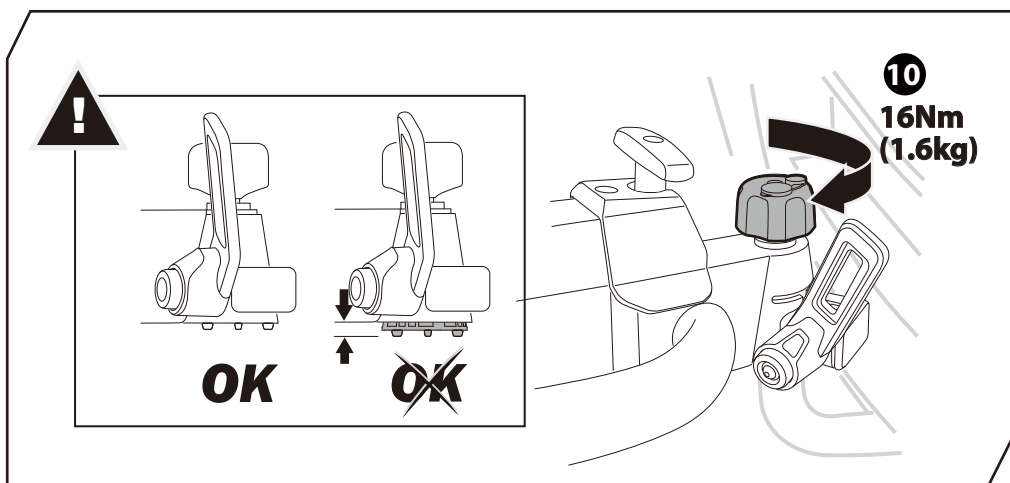

x1

x4

x1

x1

x2

x1

1

* This plate is not included.

Denmark only 504x120mm

* This tool is not included.

**MAX
60KG**

**3 x 20kg = MAX
60 kg**

12

13

L&R 1

3