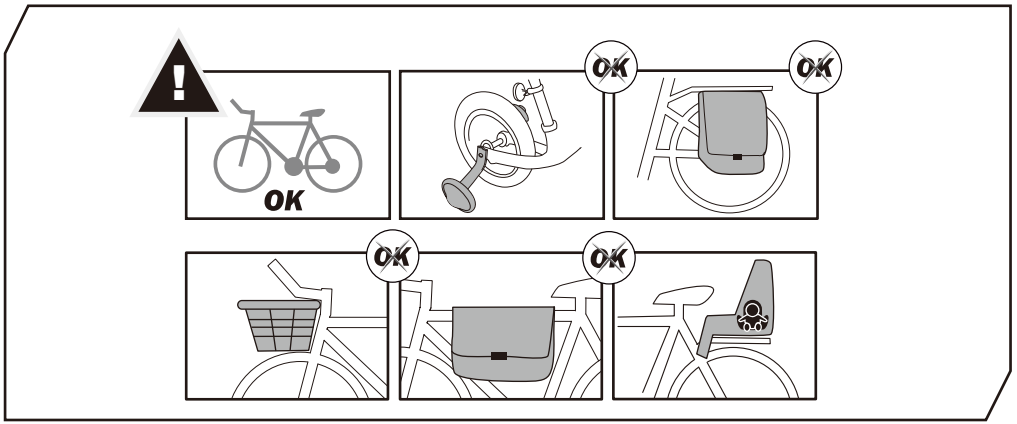

Denmark only 504x120mm

* This tool is not included.

**MAX
60KG**

**3 x 20kg = MAX
60 kg**

12

13

L&R 1

3