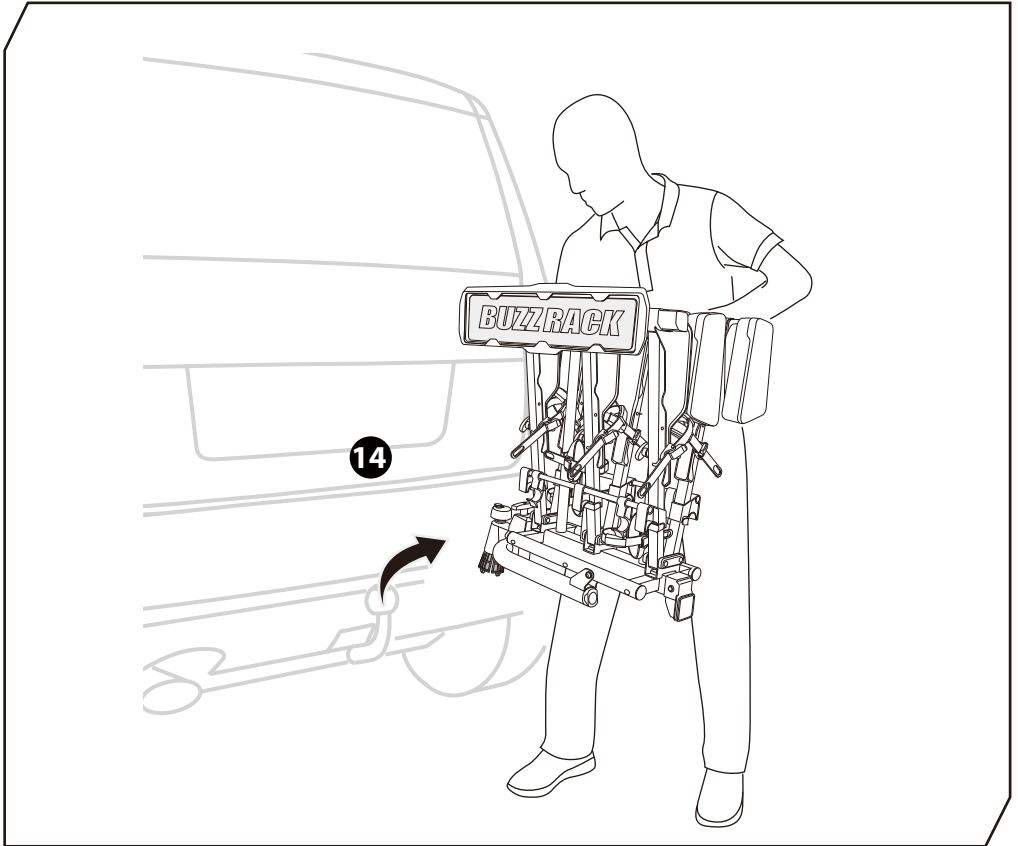

Denmark only 504x120mm

* This tool is not included.

**MAX
60KG**

**3 x 20kg = MAX
60 kg**

12

13

L&R 1

3