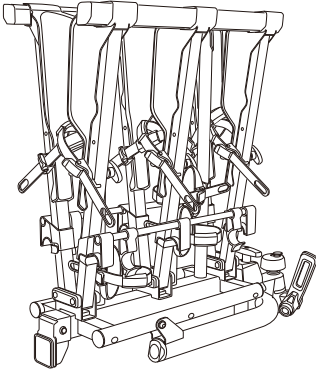

BUZZ RACK

<p>Max</p> <p>kg</p>	
40 kg	23.4 kg
50 kg	33.4 kg
60 kg	44.4 kg
70 kg	54.4 kg
>80 kg	MAX 60 kg

EAZZY 3

PART LIST

x1

x1

x1

x2

x1

x4

x1

x1

x2

x1

1

* This plate is not included.

Denmark only 504x120mm

* This tool is not included.

**MAX
60KG**

**3 x 20kg = MAX
60 kg**

12

13

L&R 1

3