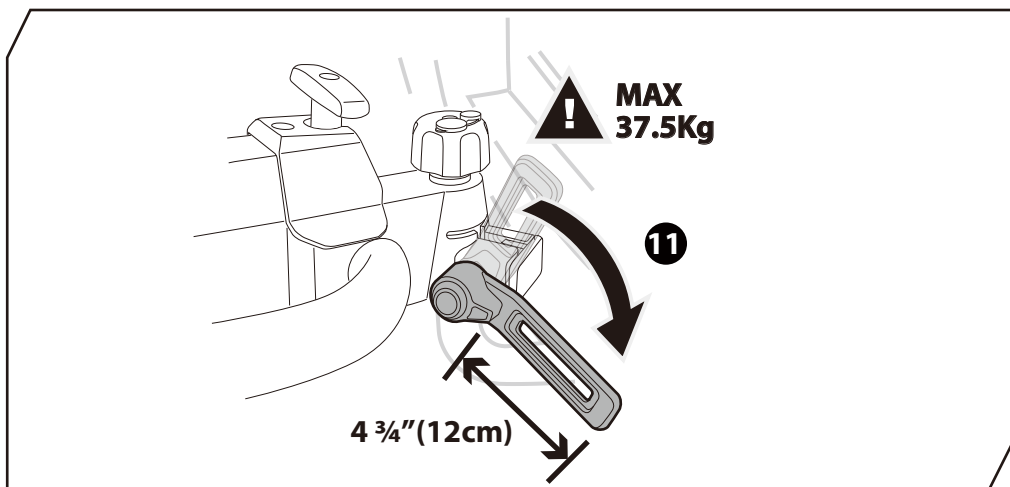

x1

x4

x1

x1

x2

x1

1

* This plate is not included.

Denmark only 504x120mm

* This tool is not included.

**MAX
60KG**

**3 x 20kg = MAX
60 kg**

12

13

L&R 1

3